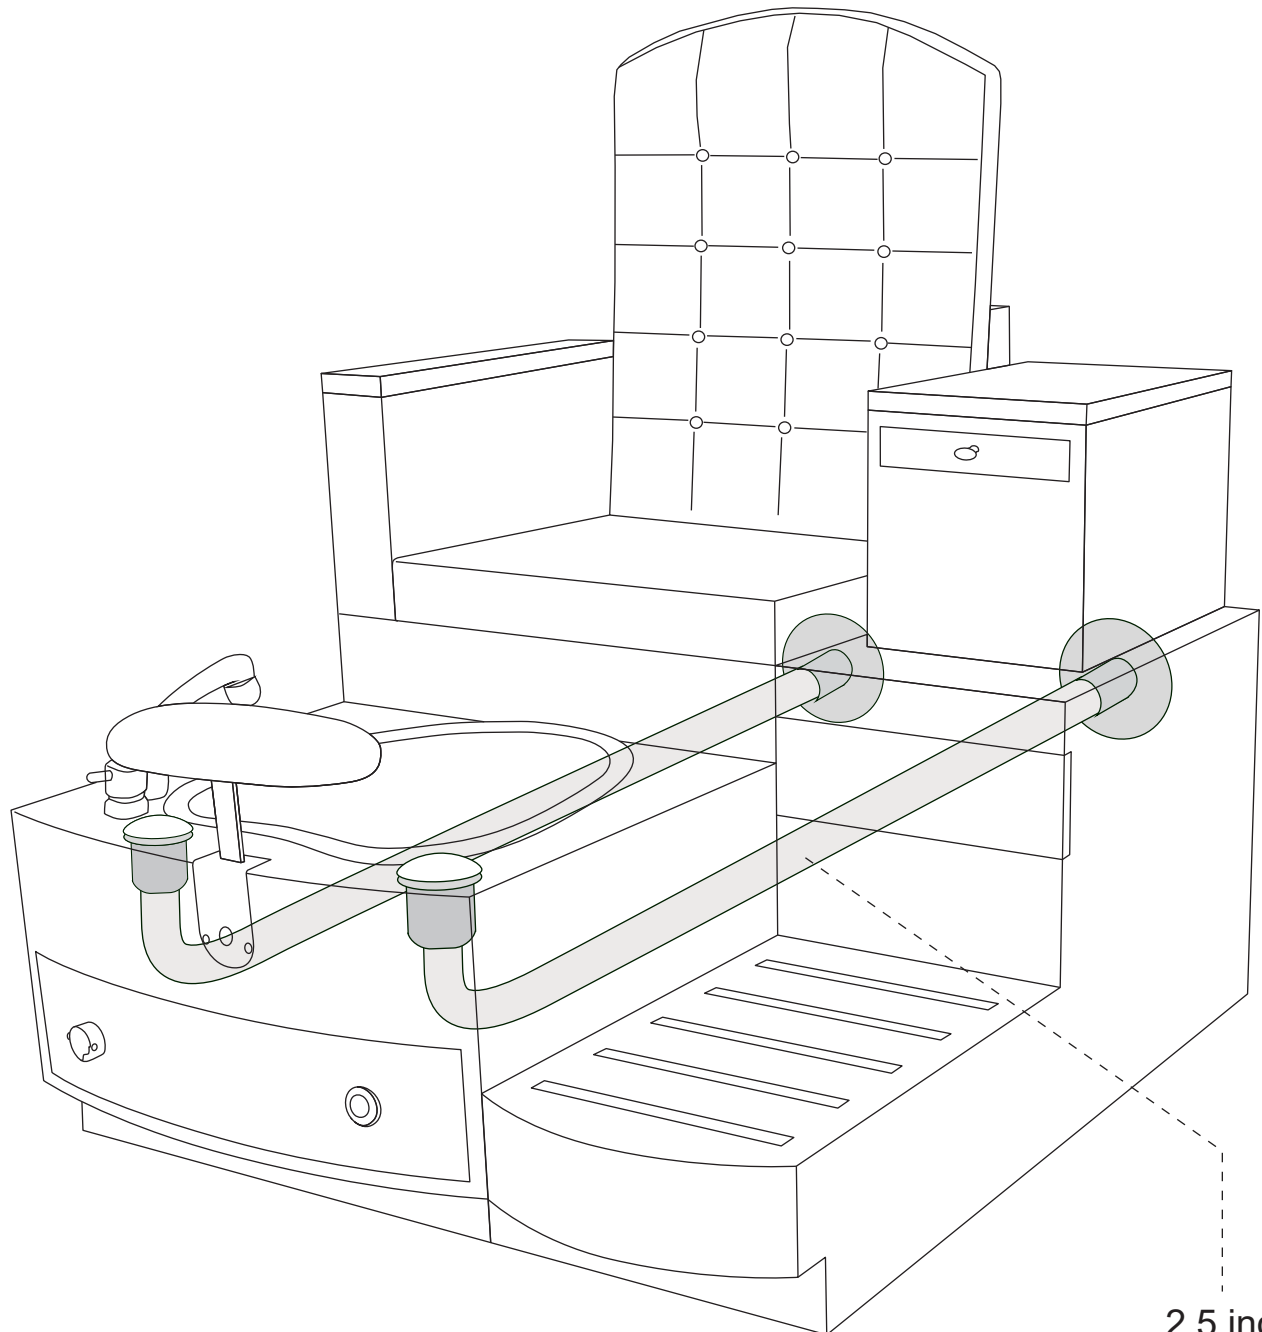

Paris

BENCH

with Ventilation

2.5 inch
Standart
Central Vac Hose

INSTALLATIONS

Remove the seat cushion
for drainage & plumbing connections