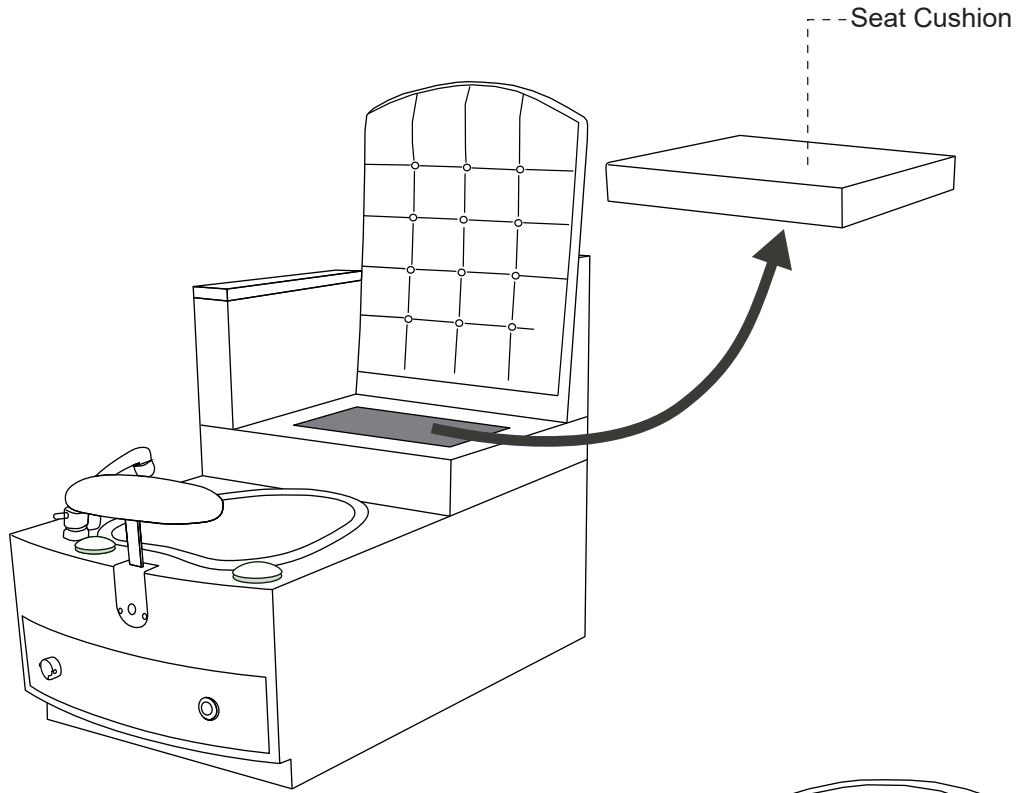

Paris

BENCH

with Ventilation

2.5 inch
Standart
Central Vac Hose

INSTALLATIONS

Remove the seat cushion
for drainage & plumbing connections